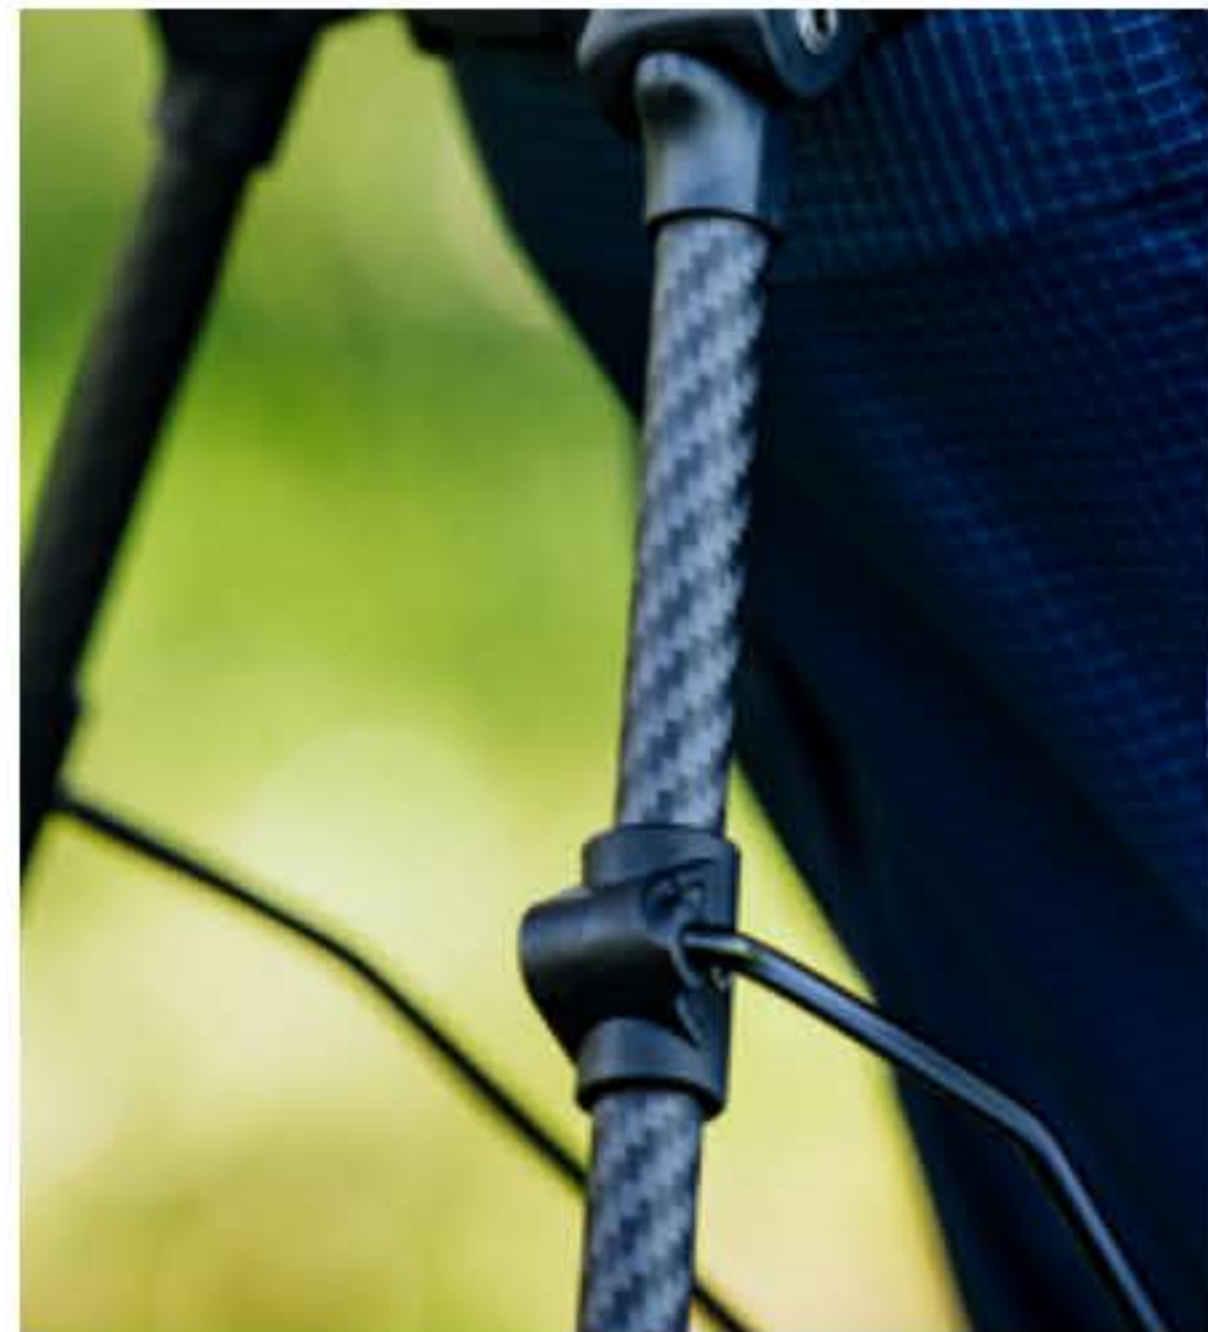

FLEXTech SUPERLITE

IN IN-LINE: AVAILABLE ALL YEAR

FEB PRE-BOOK ONLY FEB INTRO

MAR PRE-BOOK ONLY MARCH INTRO

MAY PRE-BOOK ONLY MAY INTRO

N2664901
BLACK

IN

140€