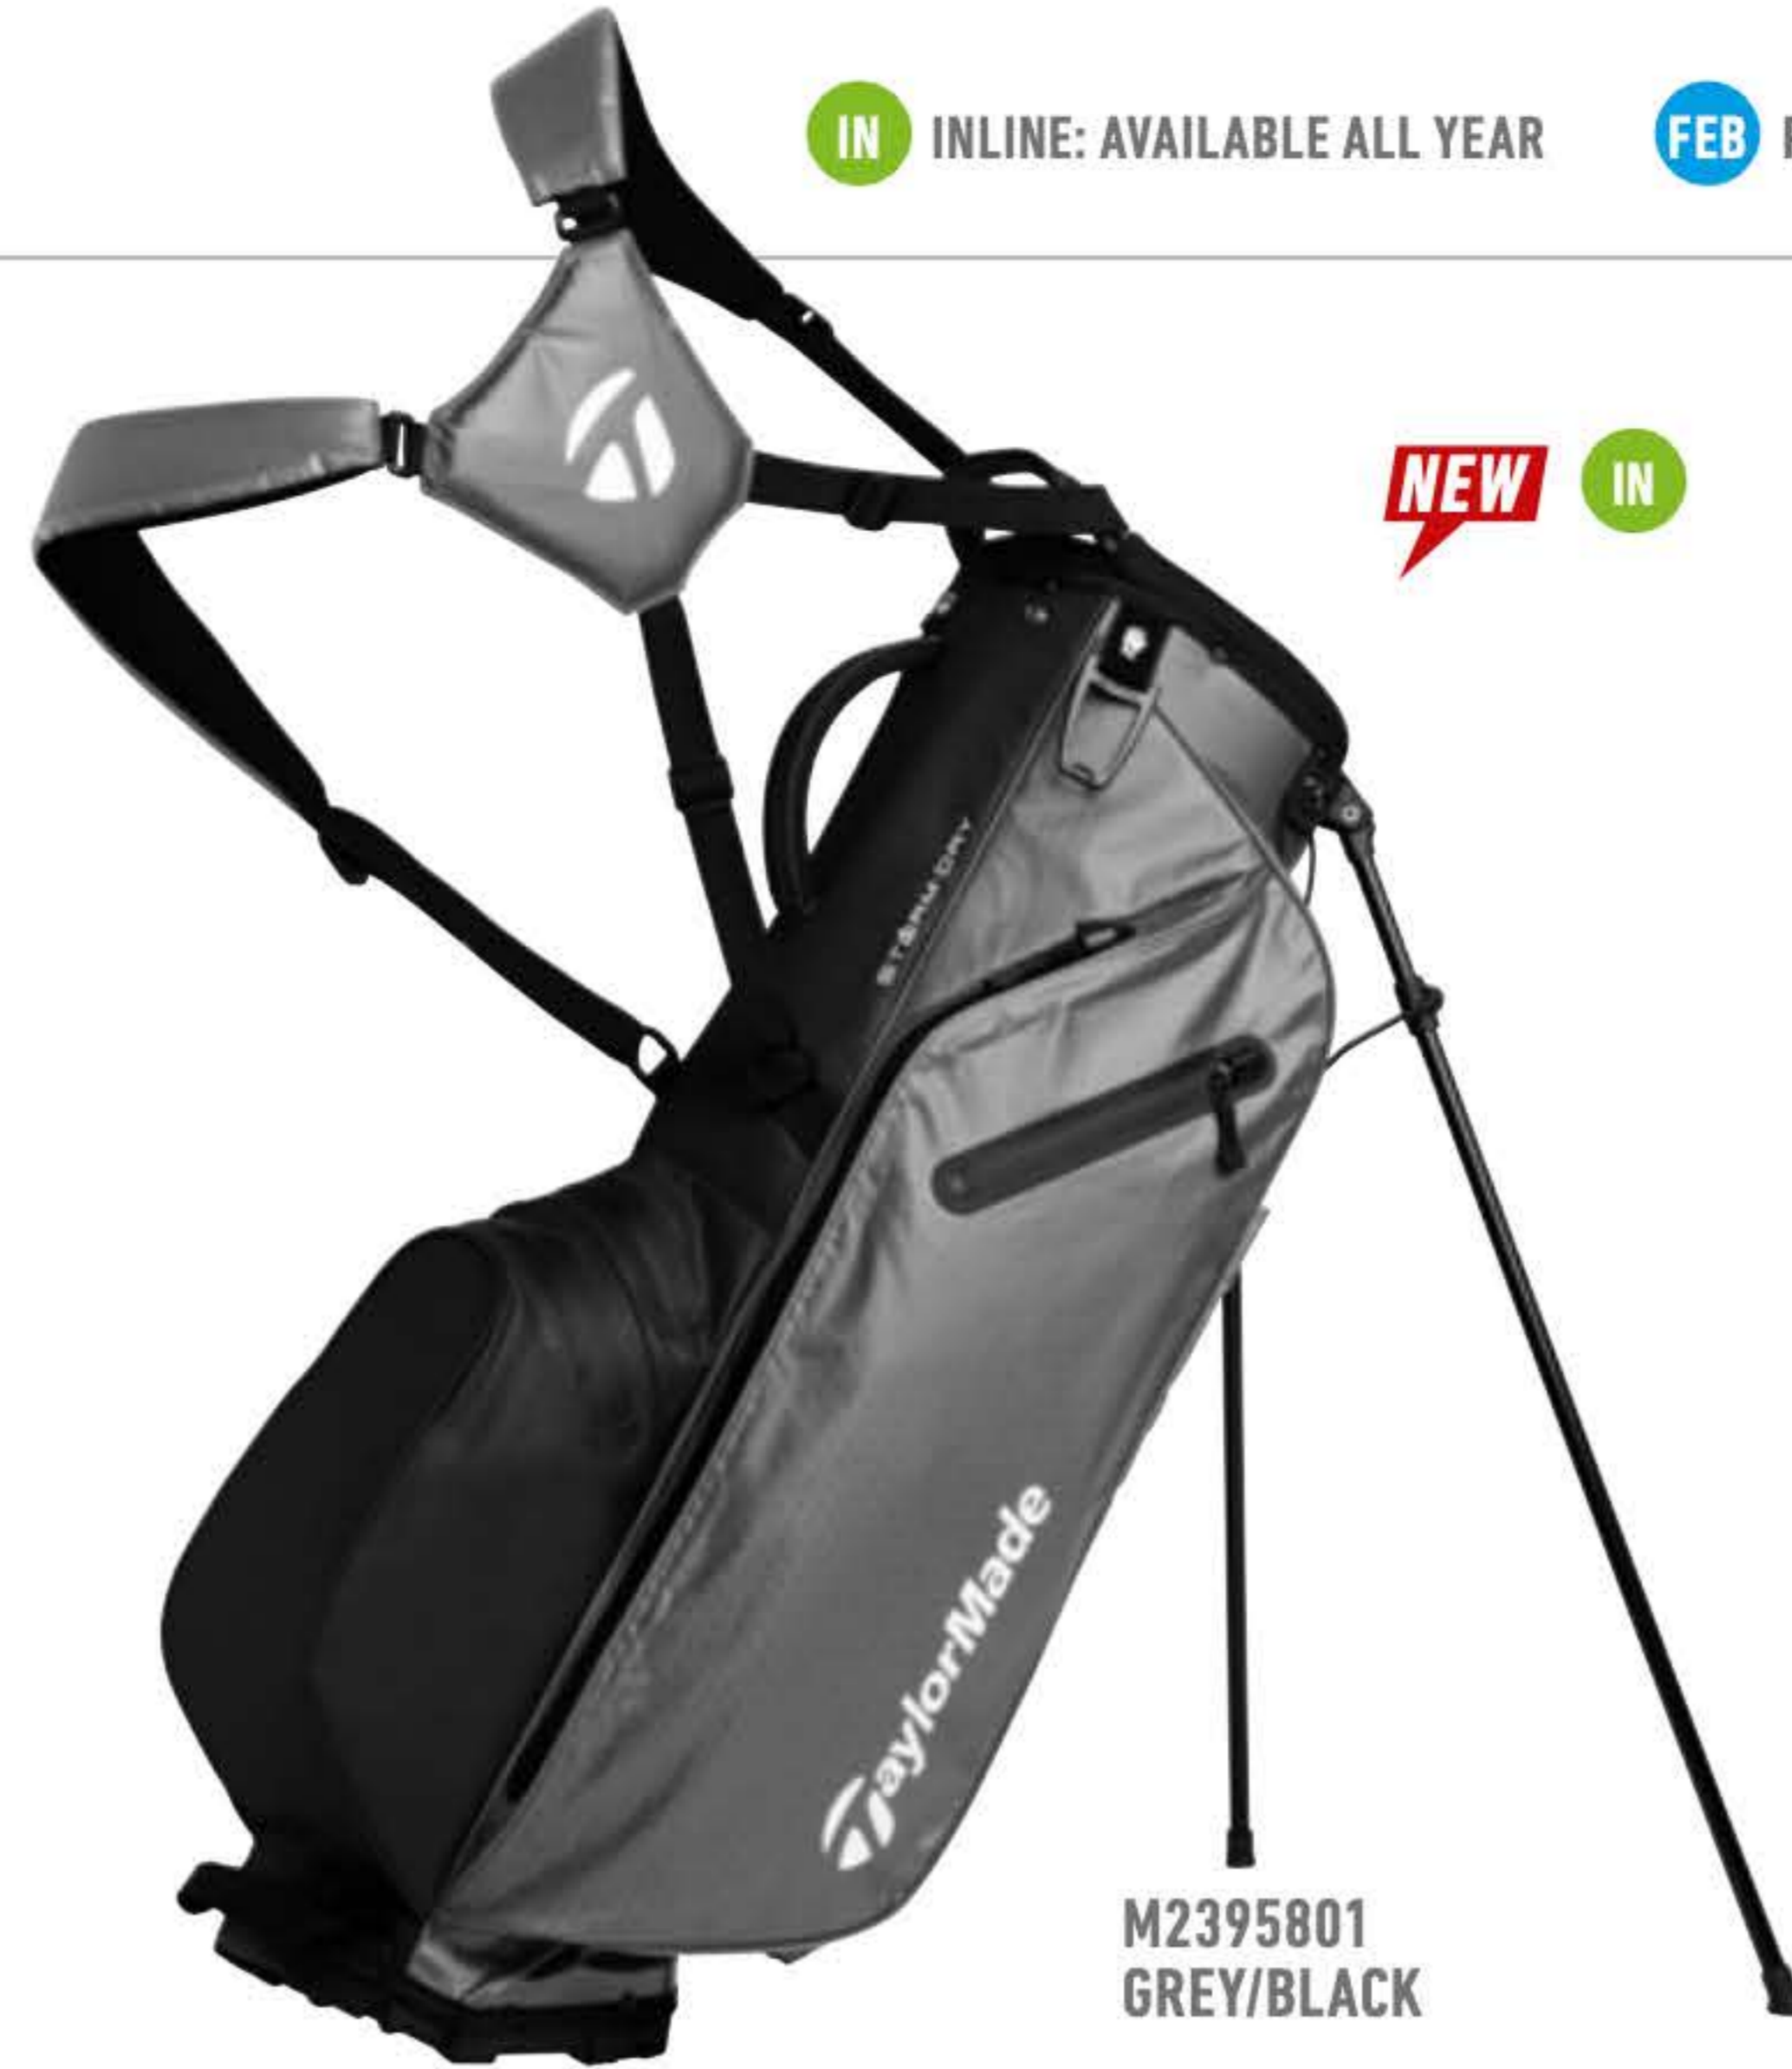

# STORM DRY STAND

**IN** INLINE: AVAILABLE ALL YEAR

**FEB** PRE-BOOK ONLY FEB INTRO

**MAR** PRE-BOOK ONLY MARCH INTRO

**MAY** PRE-BOOK ONLY MAY INTRO

M2395801  
GREY/BLACK

**NEW** **IN**