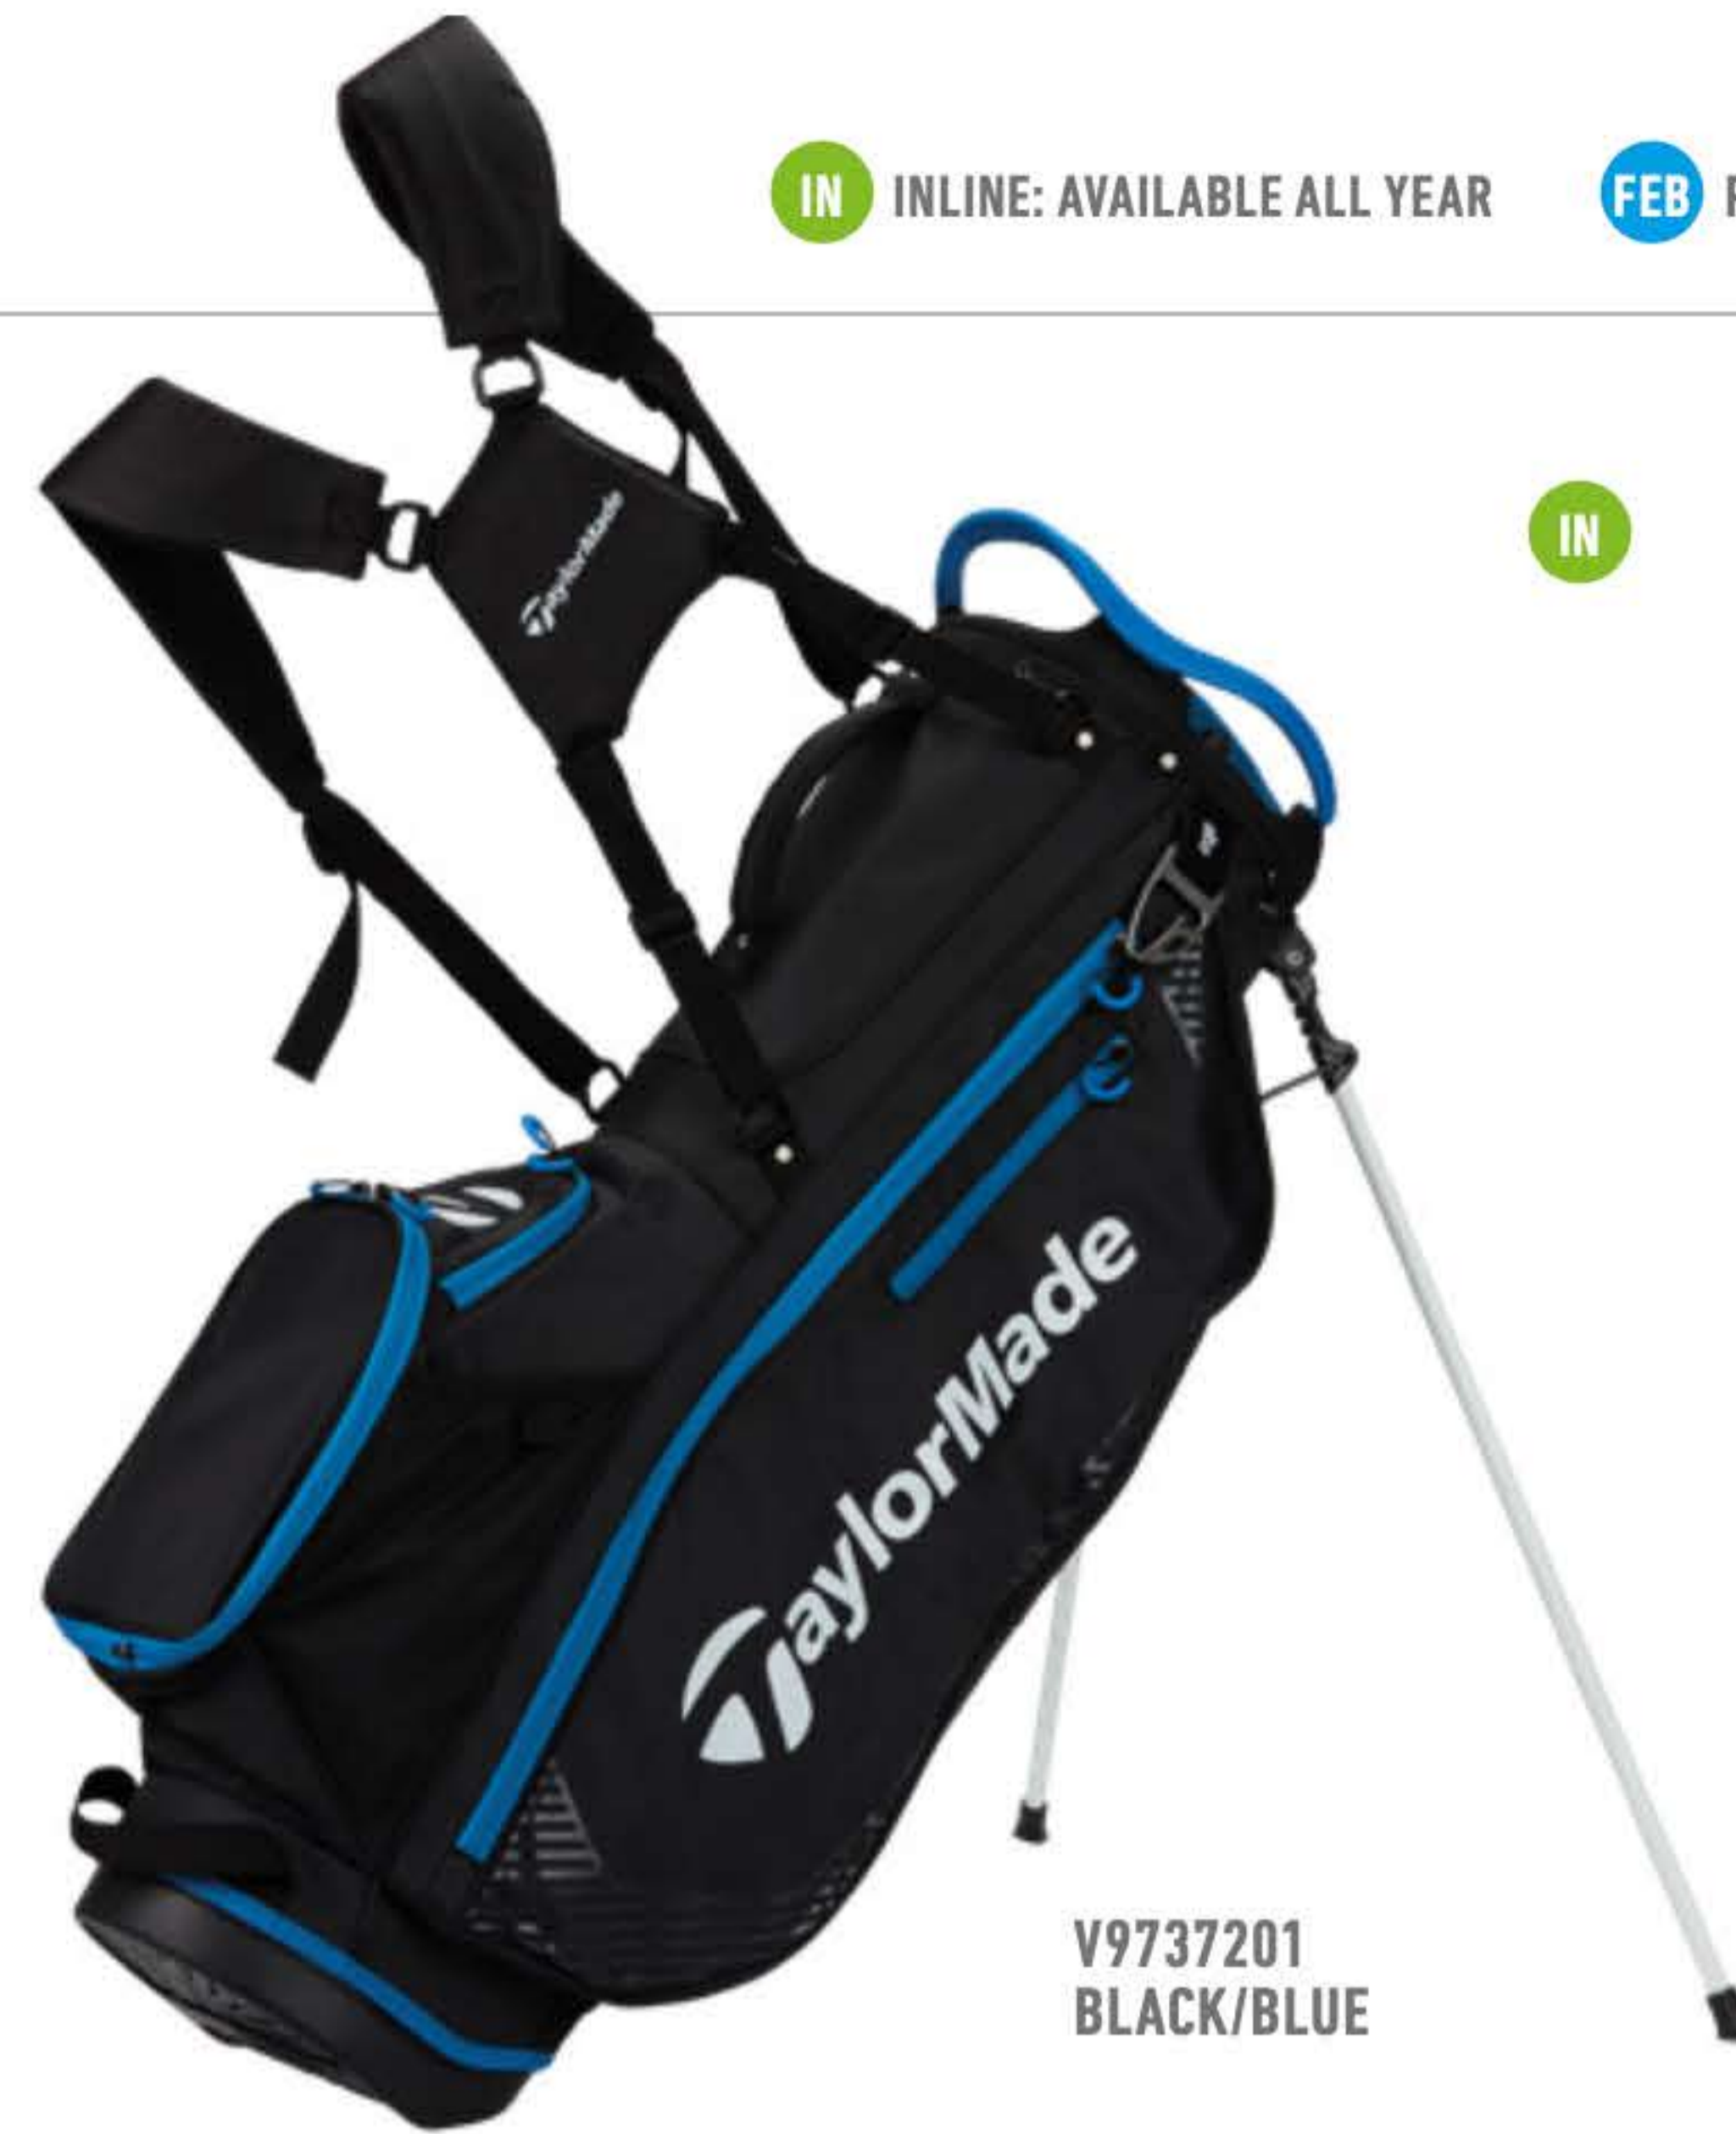

# PRO STAND

**IN** INLINE: AVAILABLE ALL YEAR

**FEB** PRE-BOOK ONLY FEB INTRO

**MAR** PRE-BOOK ONLY MARCH INTRO

**MAY** PRE-BOOK ONLY MAY INTRO

V9737201  
BLACK/BLUE

**IN**

110€